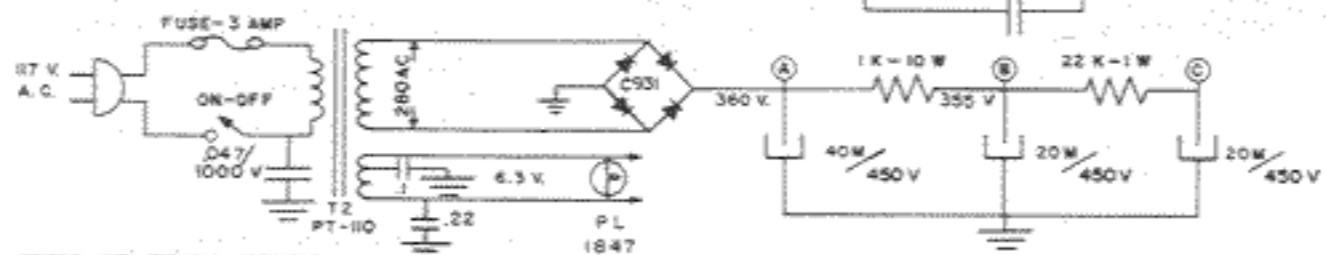

NOTE: VOLTAGE READING WITH 20,000Ω VOLT METER

MODEL NO. J-12-D JET
 Tube Location:
 68K11 68K11 7591 7591

*-VOLTAGE READING WITH TREMOLO OPERATIVE.